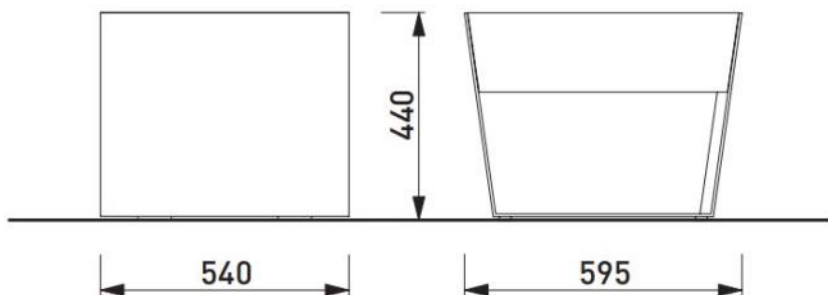

Attention

Les dimensions des produits de MM cité sont arrondies. Le fabricant se réserve le droit de modifier les spécifications techniques sans préavis. Les dimensions et les instructions de pose sont obligatoires.

DATE: 24.7. 2014 V: 01

dimensions in mm

LBQ112 - BLOCQ

All rights reserved. Protection of industrial design.